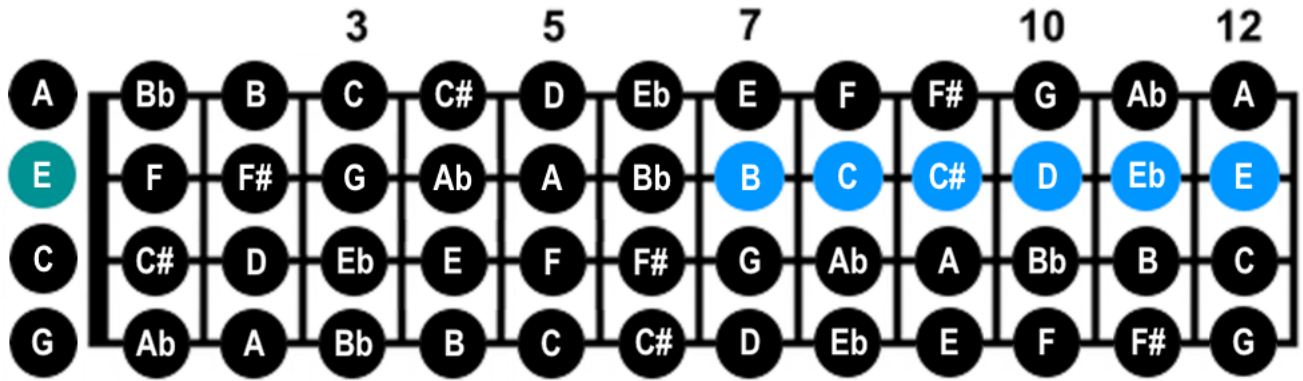

UkeFarm

Fret	7	8	9	10	11	12
2nd String	B	C	C#	D	E\flat	E
	B	C7	C#m	Dm7	E \flat dim7	E6
	 6	 8	 7	 10	 11	 12