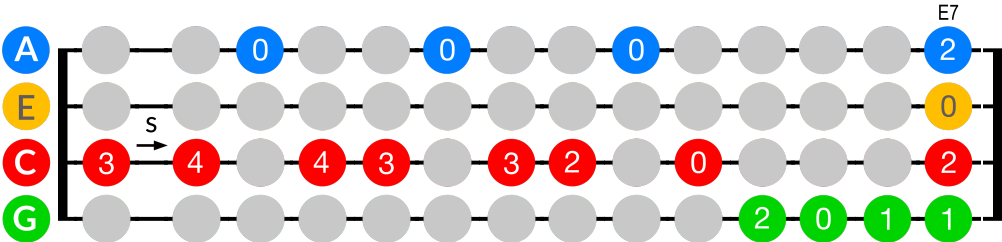

King Bee Riffs

Transposed for ukulele by John Baxter

Blue Riff 1

Blue Riff 2

Blue Riff 3