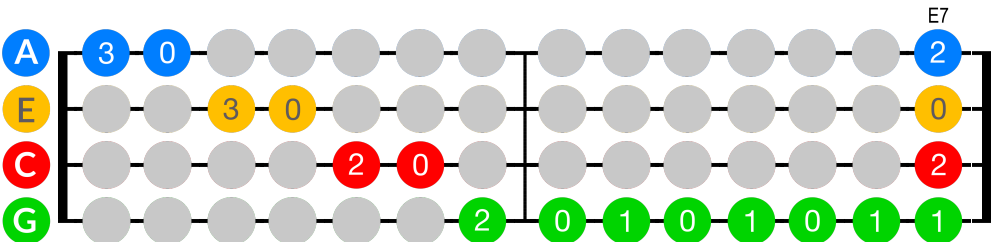

King Bee Riffs

Transposed for ukulele by John Baxter

Blue Riff 1

Blue Riff 2

Blue Riff 3